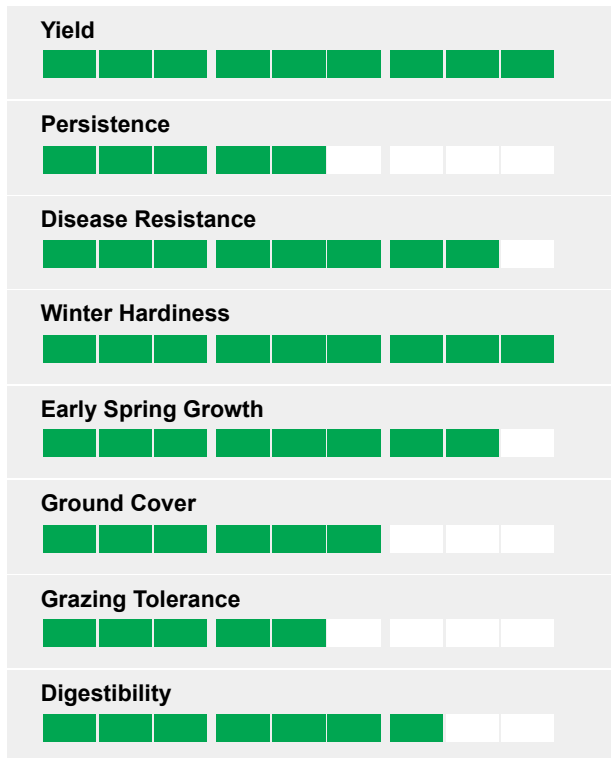

Ratings

For more information on Ryegrass Plus™
[Click here](#)

Contains: